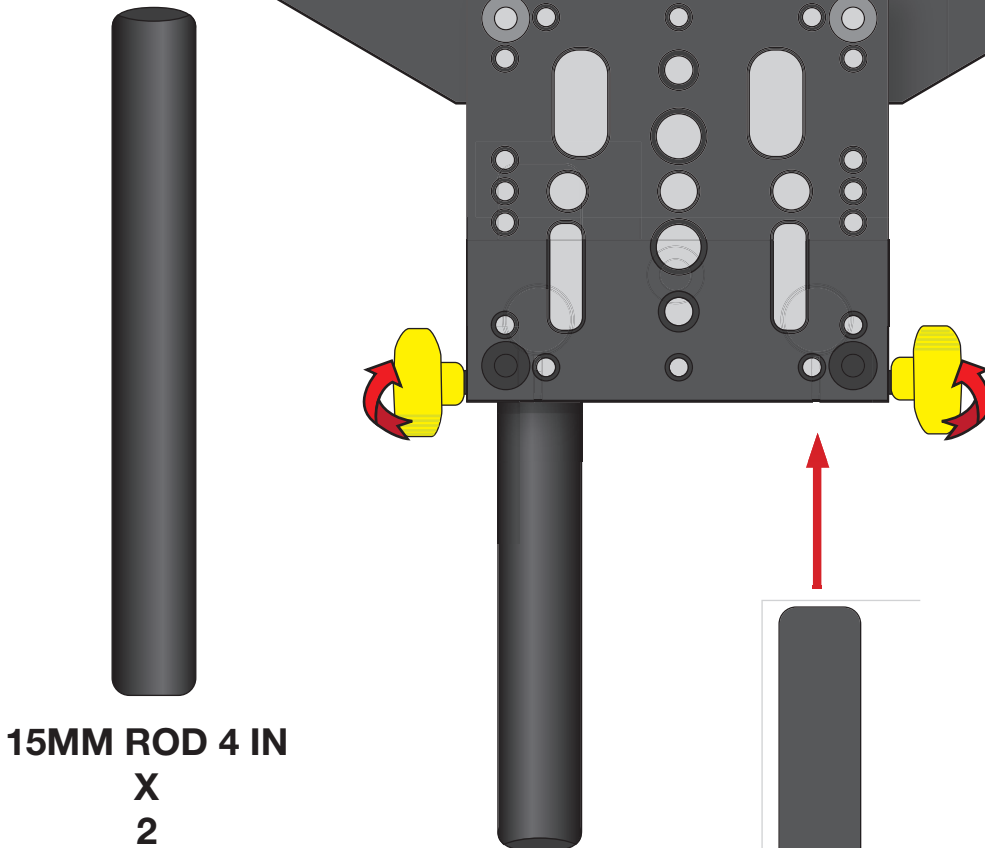

DELUXE FLY KIT STEP 1

FORWARD VIEW

A

FLAT HEAD SCREW 4MM
X
2

TOP VIEW

ELEMENTS FLY

DELUXE FLY KIT STEP 2

FORWARD VIEW

B

TOP VIEW

15MM ROD 4 IN
X
2