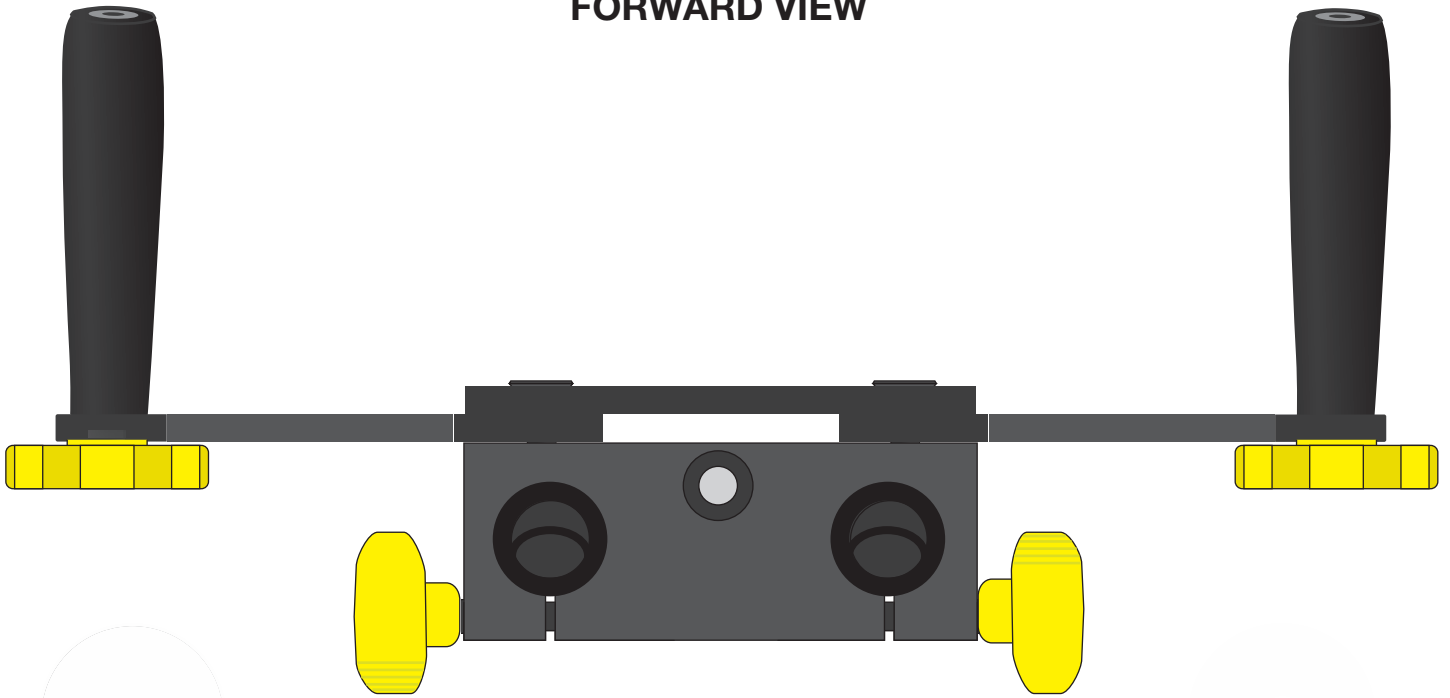

DELUXE FLY KIT STEP 1

FORWARD VIEW

A

FLAT HEAD SCREW 4MM
X
2

TOP VIEW

ELEMENTS FLY

DELUXE FLY KIT STEP 2

FORWARD VIEW

B

TOP VIEW

15MM ROD 4 IN
X
2