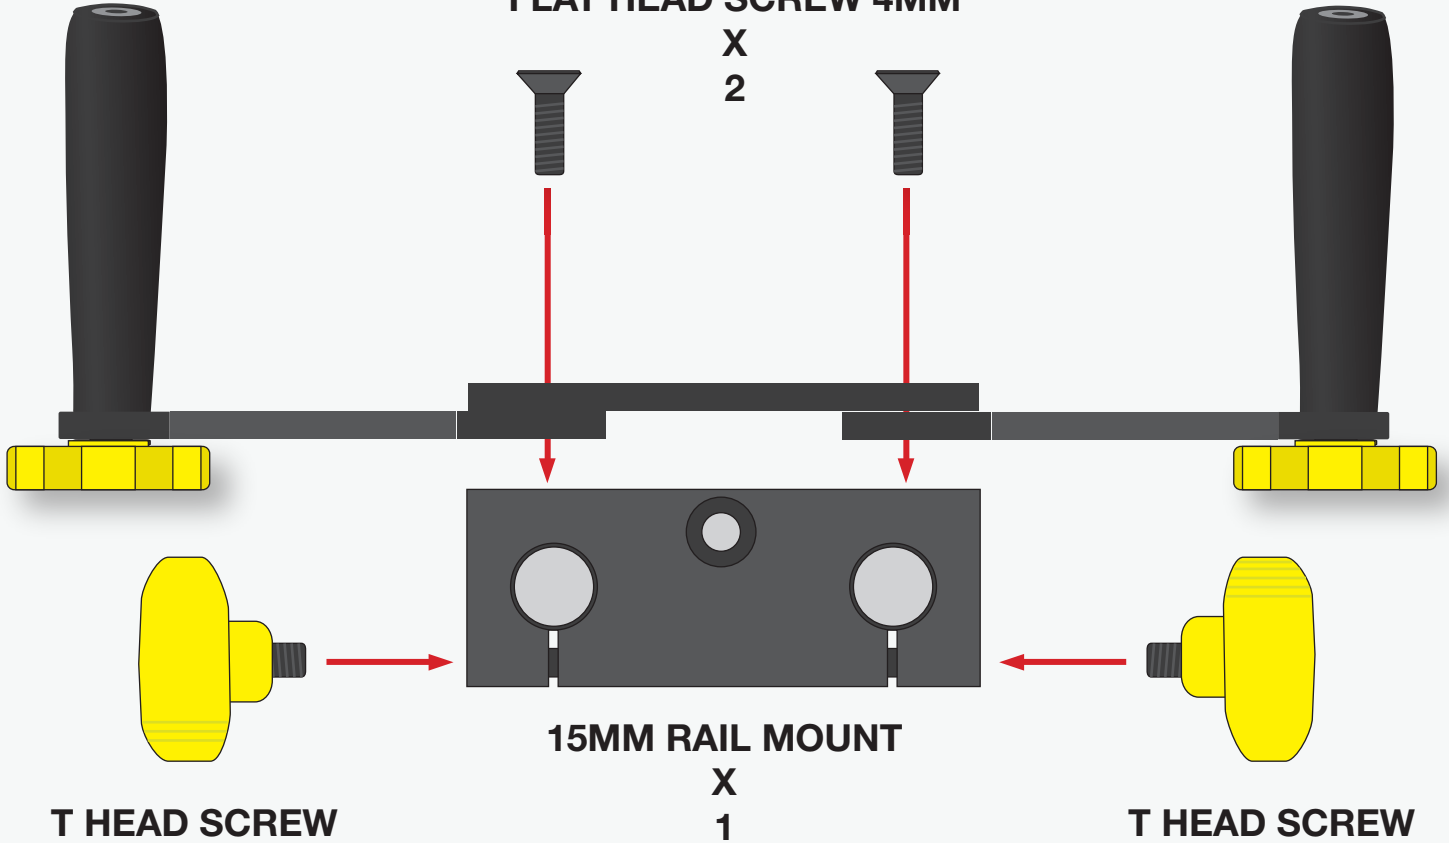

X
2

SOCKET HEAD SCREW 4MM

X
4

ROSETTE HEAD SCREW

X
3

15 MM RAIL MOUNT
WITH 2 L HEAD SCREWS

X
1

GRIP BAR

X
2

15MM ROD 6 IN

X
2

HANDLE ARM

X
2

CHEESE SLICE

X
1

ELEMENTS FLY

DELUXE FLY KIT STEP 1

FORWARD VIEW

A

FLAT HEAD SCREW 4MM
X
2

TOP VIEW

ELEMENTS FLY

DELUXE FLY KIT STEP 2

FORWARD VIEW

B

TOP VIEW

15MM ROD 4 IN
X
2