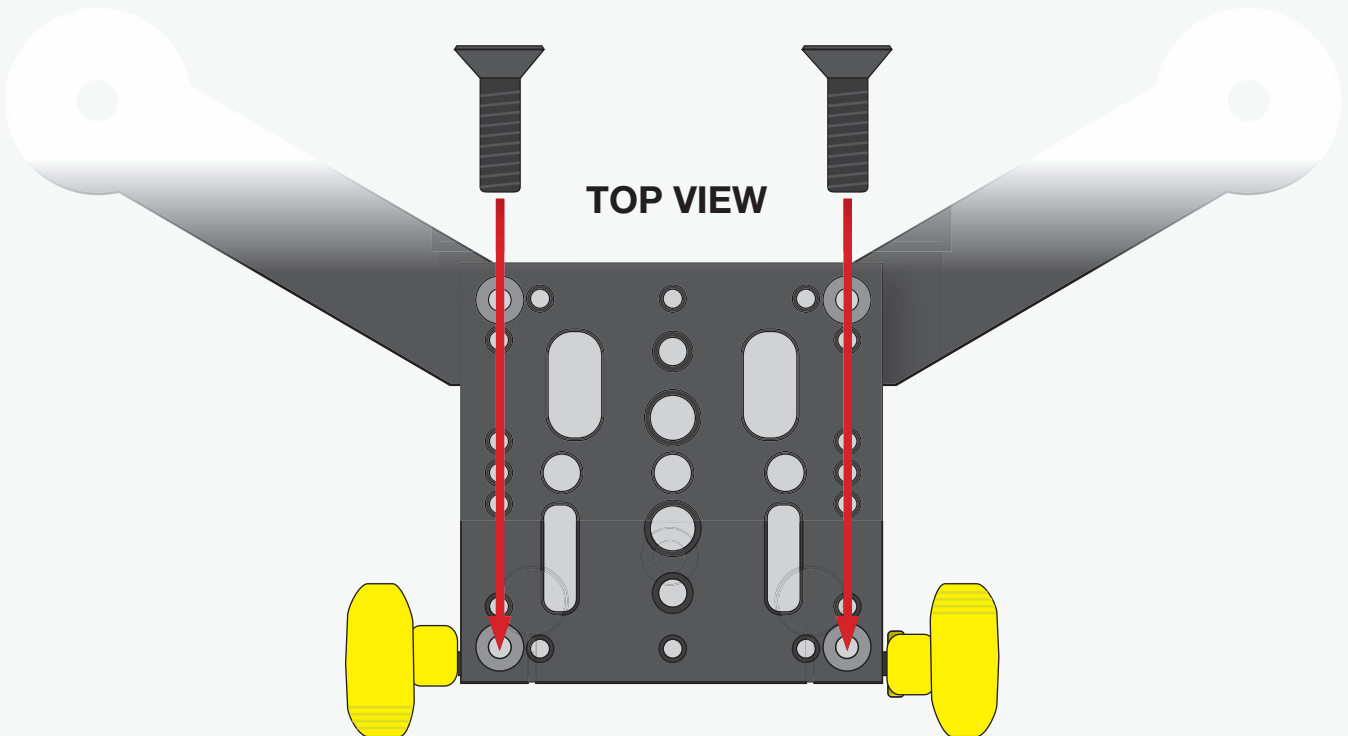

DELUXE FLY KIT STEP 1

FORWARD VIEW

A

FLAT HEAD SCREW 4MM
X
2

TOP VIEW

ELEMENTS FLY

DELUXE FLY KIT STEP 2

FORWARD VIEW