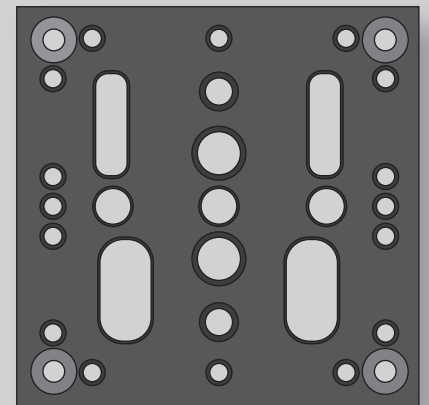

X
2

SOCKET HEAD SCREW 4MM

X
4

ROSETTE HEAD SCREW

X
3

15 MM RAIL MOUNT
WITH 2 L HEAD SCREWS

X
1

GRIP BAR

X
2

15MM ROD 6 IN

X
2

HANDLE ARM

X
2

CHEESE SLICE

X
1

ELEMENTS FLY

DELUXE FLY KIT STEP 1

FORWARD VIEW

A

FLAT HEAD SCREW 4MM
X
2

TOP VIEW

ELEMENTS FLY

DELUXE FLY KIT STEP 2

FORWARD VIEW